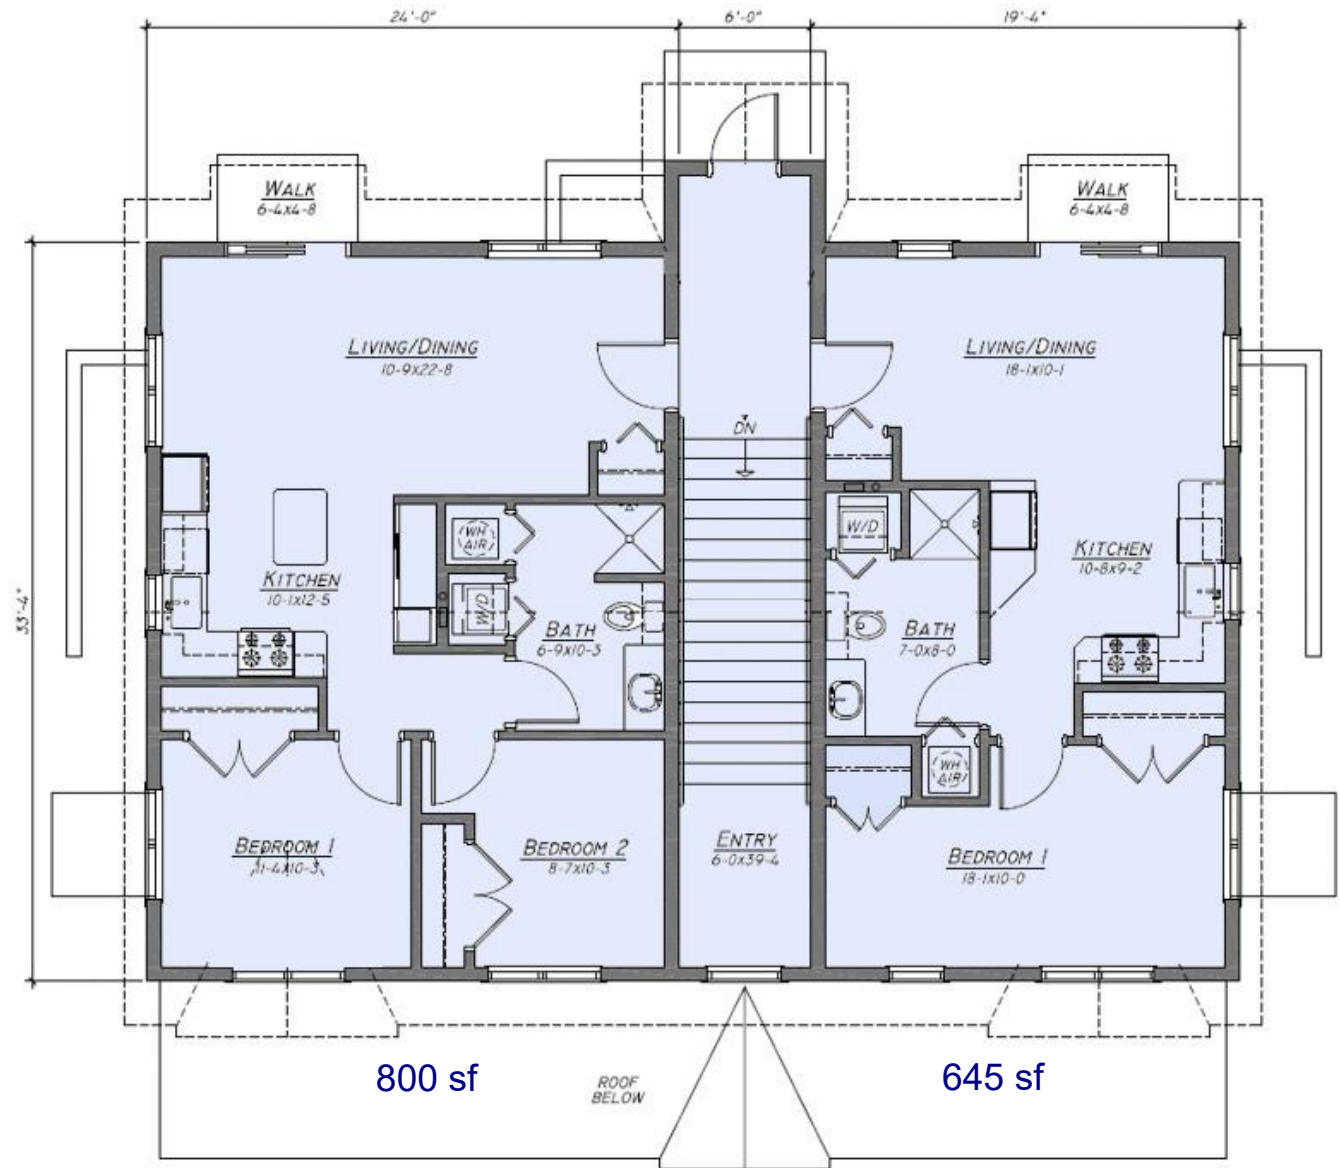

Main building entry

Private rear entry

COHOUSING AT PRAIRIE HILL

Architect | **John F. Shaw**  
AIA, LEED AP, INC

UPPER LEVEL

**STACKED FLATS**

MARCH 11, 2016