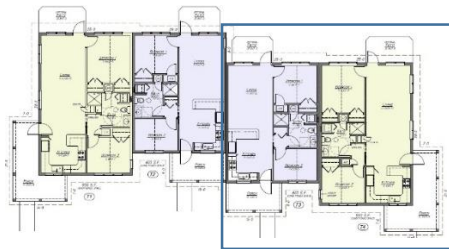

Front

Rear

Front right

Right side

COHOUSING AT PRAIRIE HILL

Architect | John F. Shaw
AIA, LEED AP, INC

TOWNHOMES

MARCH 11, 2016