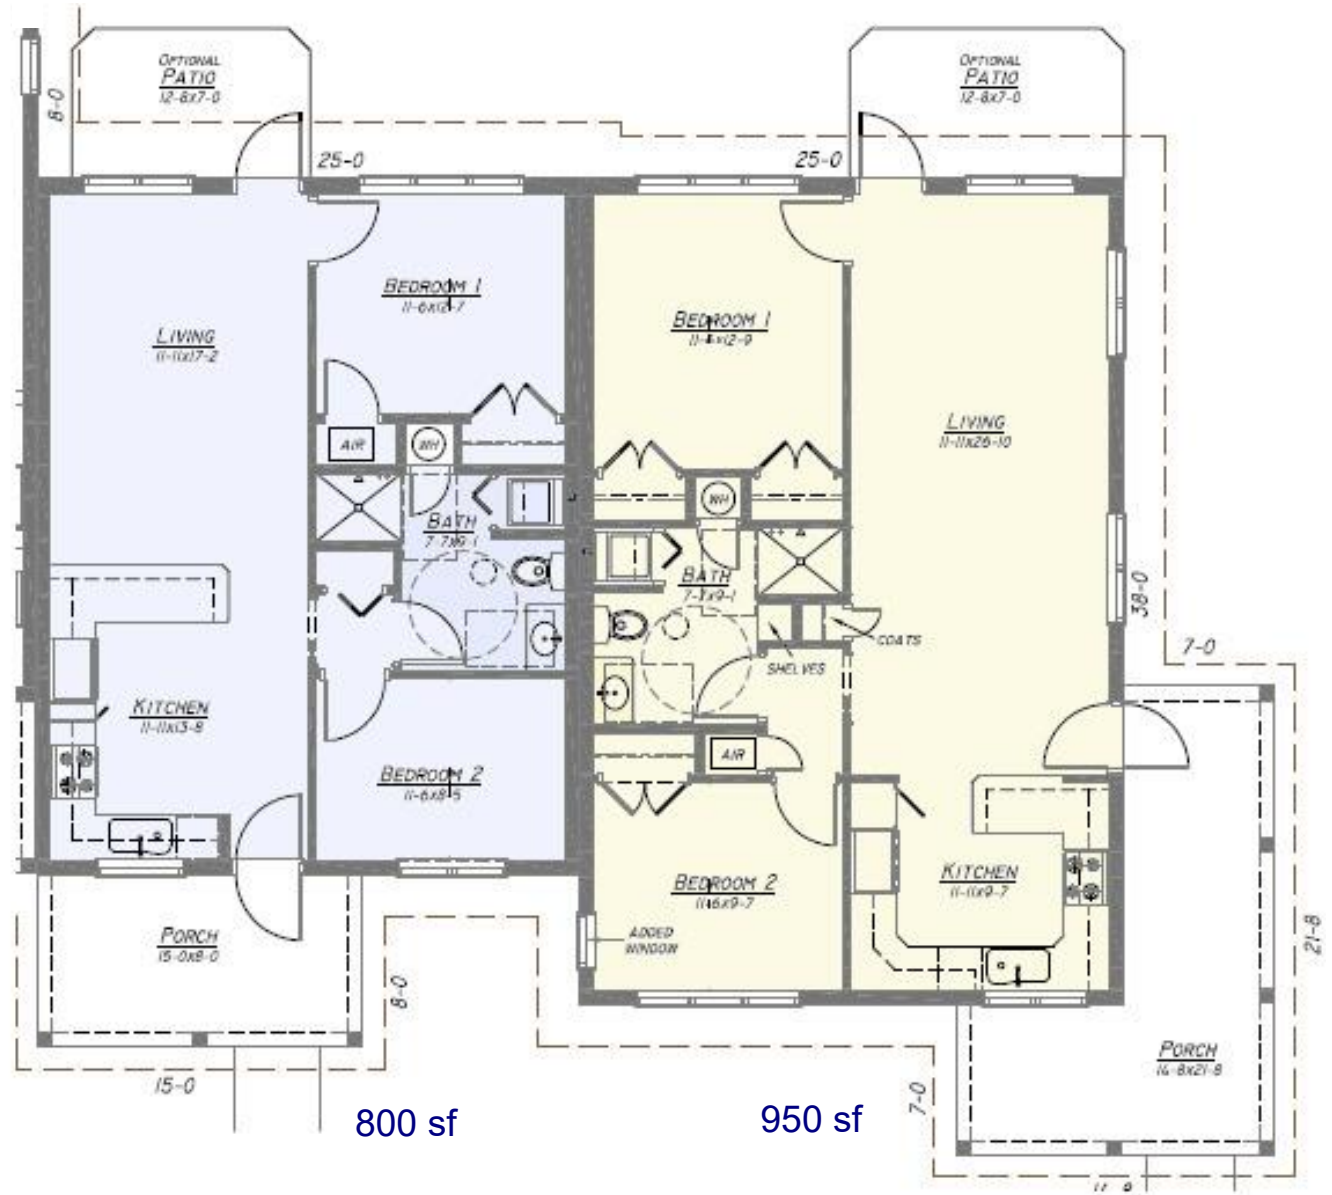

Front

Rear

Front right

Right side

COHOUSING AT PRAIRIE HILL

Architect | John F. Shaw
AIA, LEED AP, INC

TOWNHOMES

MARCH 11, 2016