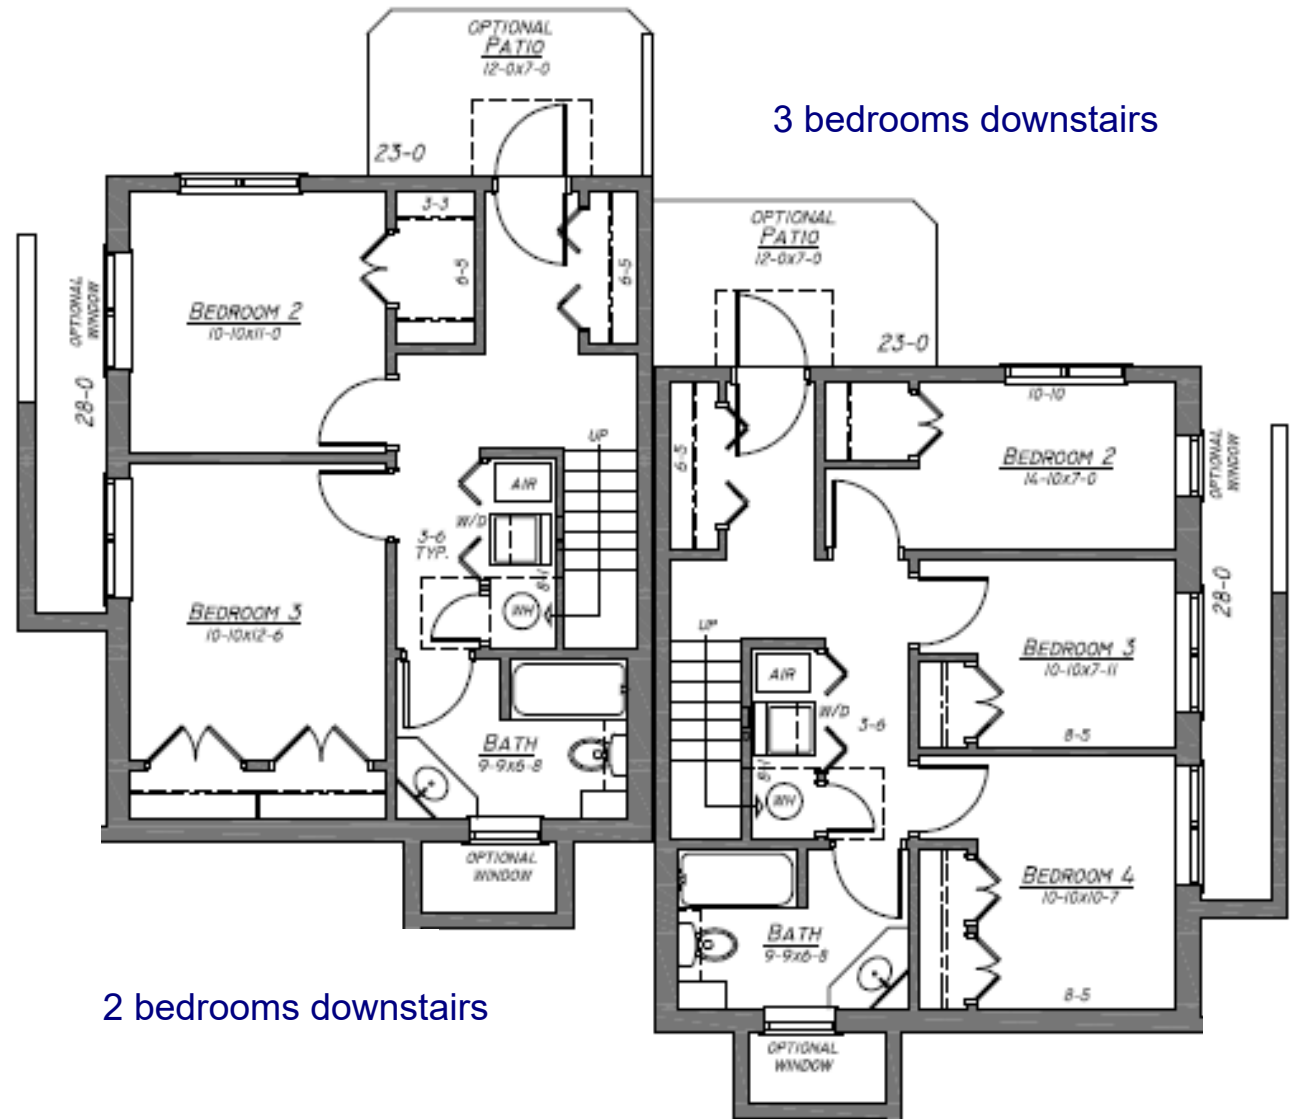

Main entry

Walkout basement

3 bedrooms downstairs

2 bedrooms downstairs

COHOUSING AT PRAIRIE HILL

Architect | **John F. Shaw**
AIA, LEED AP, INC

Lower level
1290 sf Duplex-upper entry

MARCH 11, 2016