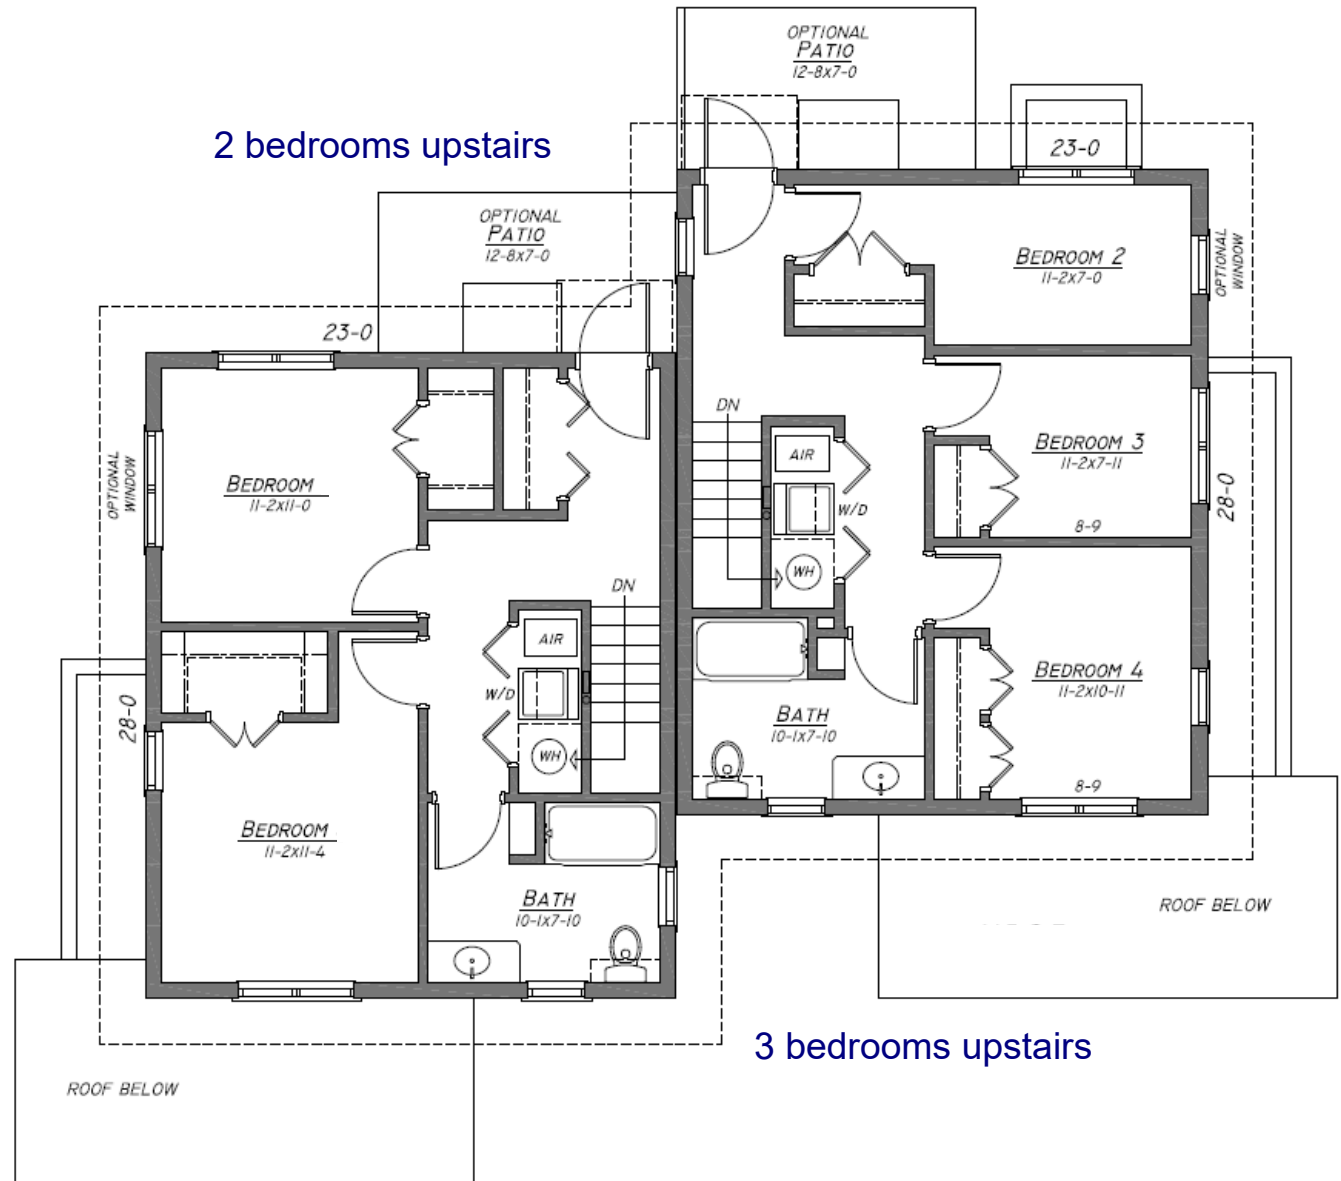

Upper entry

Main entry

2 bedrooms upstairs

3 bedrooms upstairs

COHOUSING AT PRAIRIE HILL

Architect | John F. Shaw
AIA, LEED AP, INC

Upper level
1290 sf Duplex-lower entry

MARCH 11, 2016