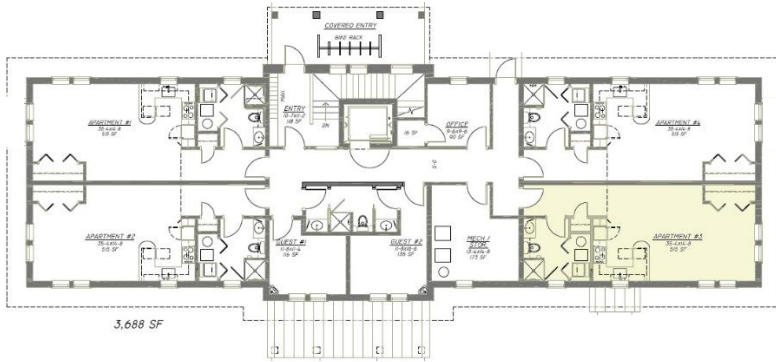

← Apartment 3

4 studio apartments

UPPER FLOOR

IOWA CITY COHOUSING

Architect | **John F. Shaw**
AIA, LEED AP, INC

Common House

MARCH 11, 2016